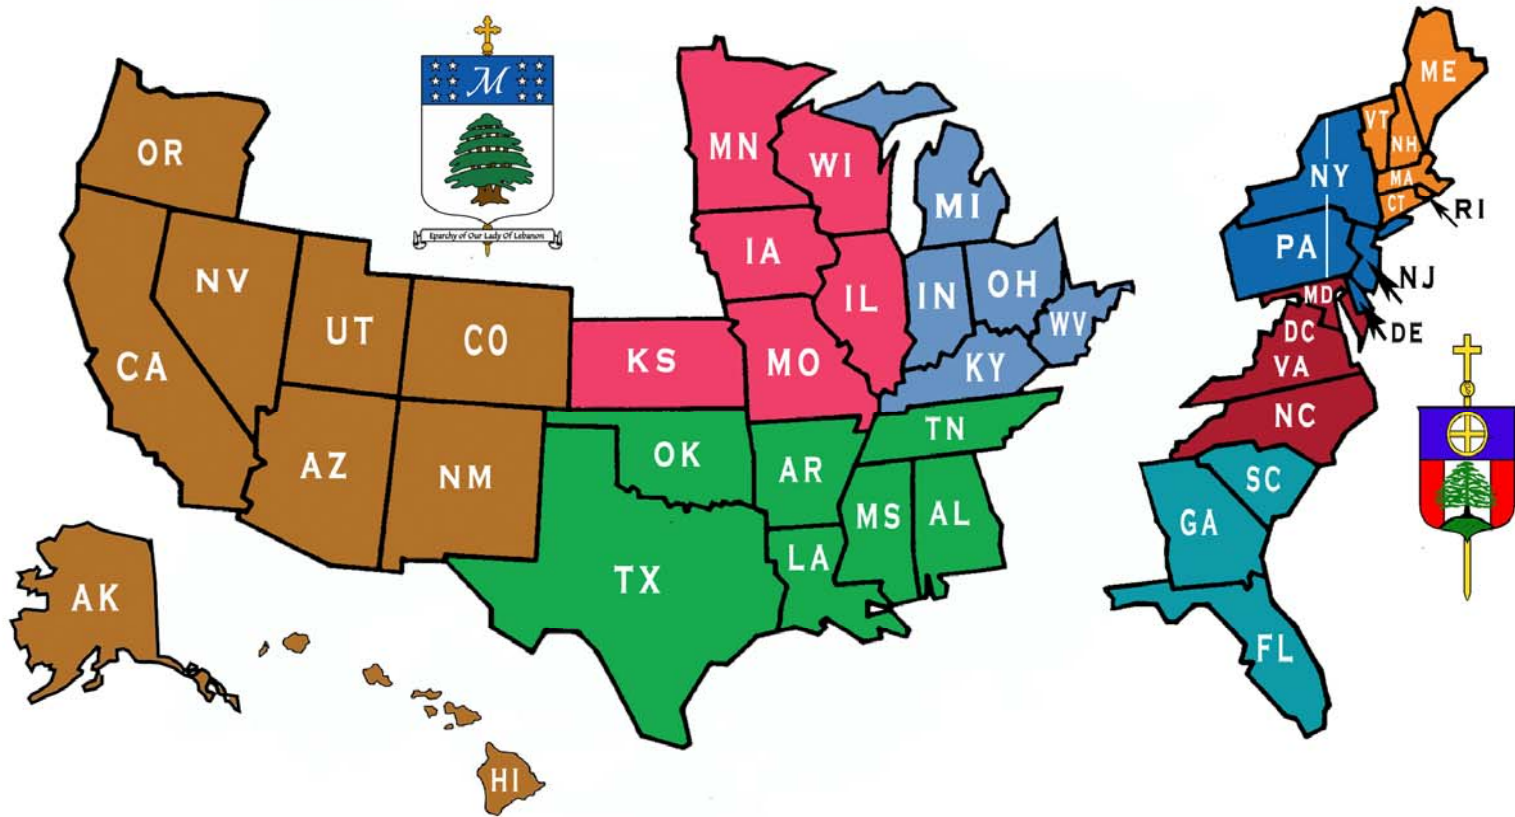

# MAP OF THE USA IN REGIONS

*Eparchy of Saint Maron of Brooklyn*  
*Eparchy of Our Lady of Lebanon of Los Angeles*

# MID AMERICA REGION

EPARCHY OF OUR LADY OF LEBANON

MINNESOTA

IOWA

WISCONSIN

ILLINOIS

KANSAS

MISSOURI

# SOUTHERN REGION

EPARCHY OF OUR LADY OF LEBANON

OKLAHOMA TEXAS ARKANSAS LOUISIANA MISSISSIPPI ALABAMA TENNESSEE

# SOUTHWEST REGION

EPARCHY OF OUR LADY OF LEBANON

ARIZONA CALIFORNIA COLORADO NEW MEXICO NEVADA OREGON UTAH ALASKA HAWAII