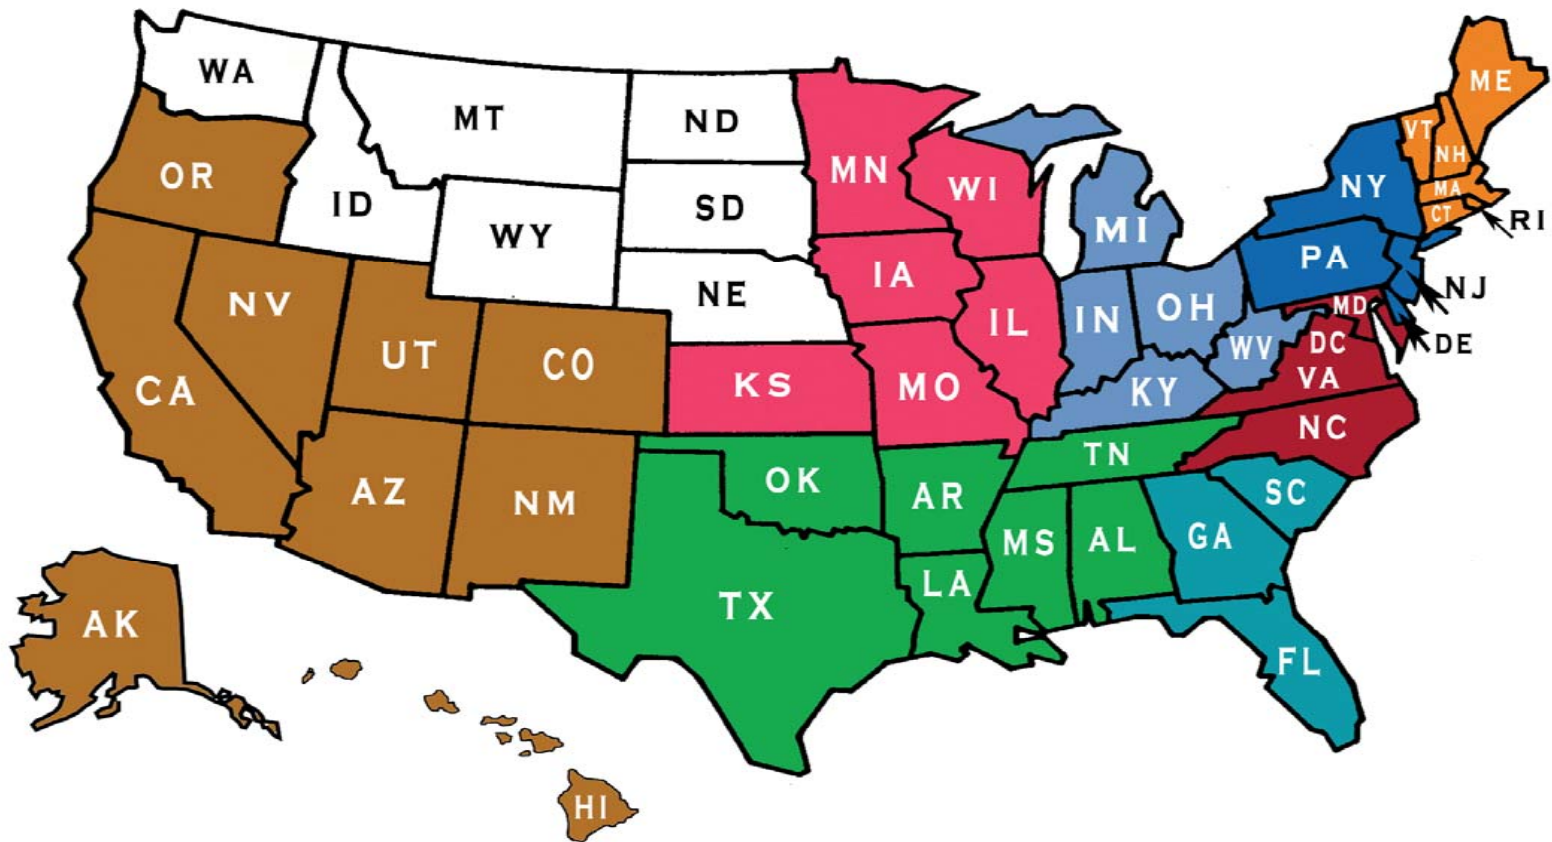

# MAP OF THE USA IN REGIONS

*Eparchy of Saint Maron of Brooklyn*  
*Eparchy of Our Lady of Lebanon of Los Angeles*

# MID AMERICA REGION

EPARCHY OF OUR LADY OF LEBANON

MINNESOTA

IOWA

WISCONSIN

ILLINOIS

KANSAS

MISSOURI

# SOUTHERN REGION

EPARCHY OF OUR LADY OF LEBANON

OKLAHOMA TEXAS ARKANSAS LOUISIANA MISSISSIPPI ALABAMA TENNESSEE

# SOUTHWEST REGION

EPARCHY OF OUR LADY OF LEBANON

ARIZONA CALIFORNIA COLORADO NEW MEXICO NEVADA OREGON UTAH ALASKA HAWAII