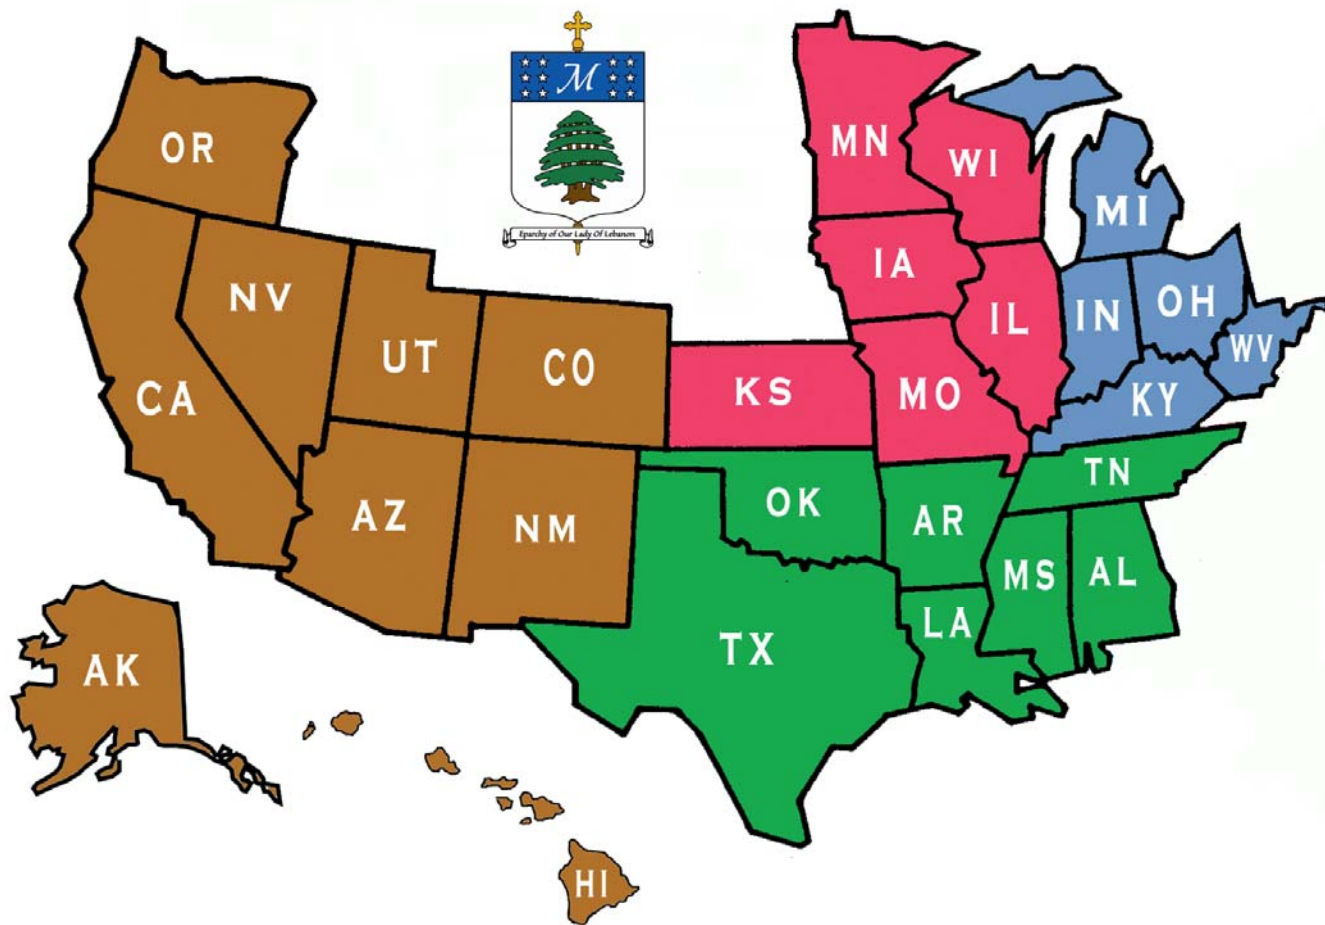

# MAP OF THE USA IN REGIONS

*Eparchy of Saint Maron of Brooklyn*  
*Eparchy of Our Lady of Lebanon of Los Angeles*

# REGIONS OF THE EPARCHY OF OUR LADY OF LEBANON

# SOUTHERN REGION

EPARCHY OF OUR LADY OF LEBANON

OKLAHOMA TEXAS ARKANSAS LOUISIANA MISSISSIPPI ALABAMA TENNESSEE

# SOUTHWEST REGION

EPARCHY OF OUR LADY OF LEBANON

ARIZONA CALIFORNIA COLORADO NEW MEXICO NEVADA OREGON UTAH ALASKA HAWAII