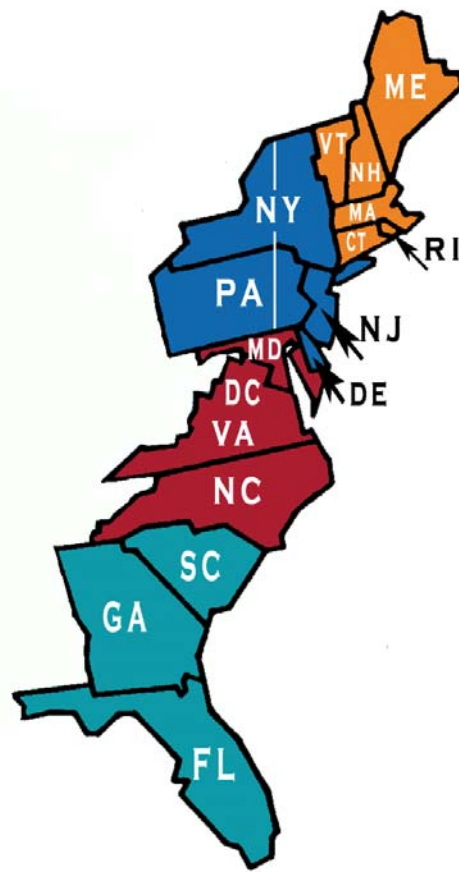

REGIONS OF THE EPARCHY OF ST. MARON